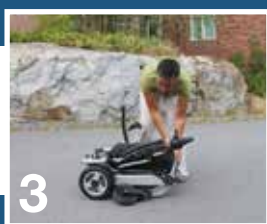

Foldable in five seconds

Features

Every Eloflex wheelchair is a small wonder in itself – a special combination of advanced engineering, new technology and smart materials designed to give you optimal mobility and freedom. All chairs are built on a lightweight and robust aluminum frames. The precision is high, resulting in superior stability and ride comfort. The clever folding design makes the chair extra user-friendly and flexible, while the compact

build ensures that you can get around as easily as with a manual wheelchair.

In the folded position, Eloflex is as small as an ordinary suitcase. It also weighs no more than 26 kg, making it easy to bring along on trips. Regardless of whether you're planning to travel with your own car, take a flight or enjoy a bus ride with friends, your Eloflex can always come along.

This is what makes Eloflex unique:

- Low weight
- Foldable in seconds
- Modern technology
- Compact size
- Long range